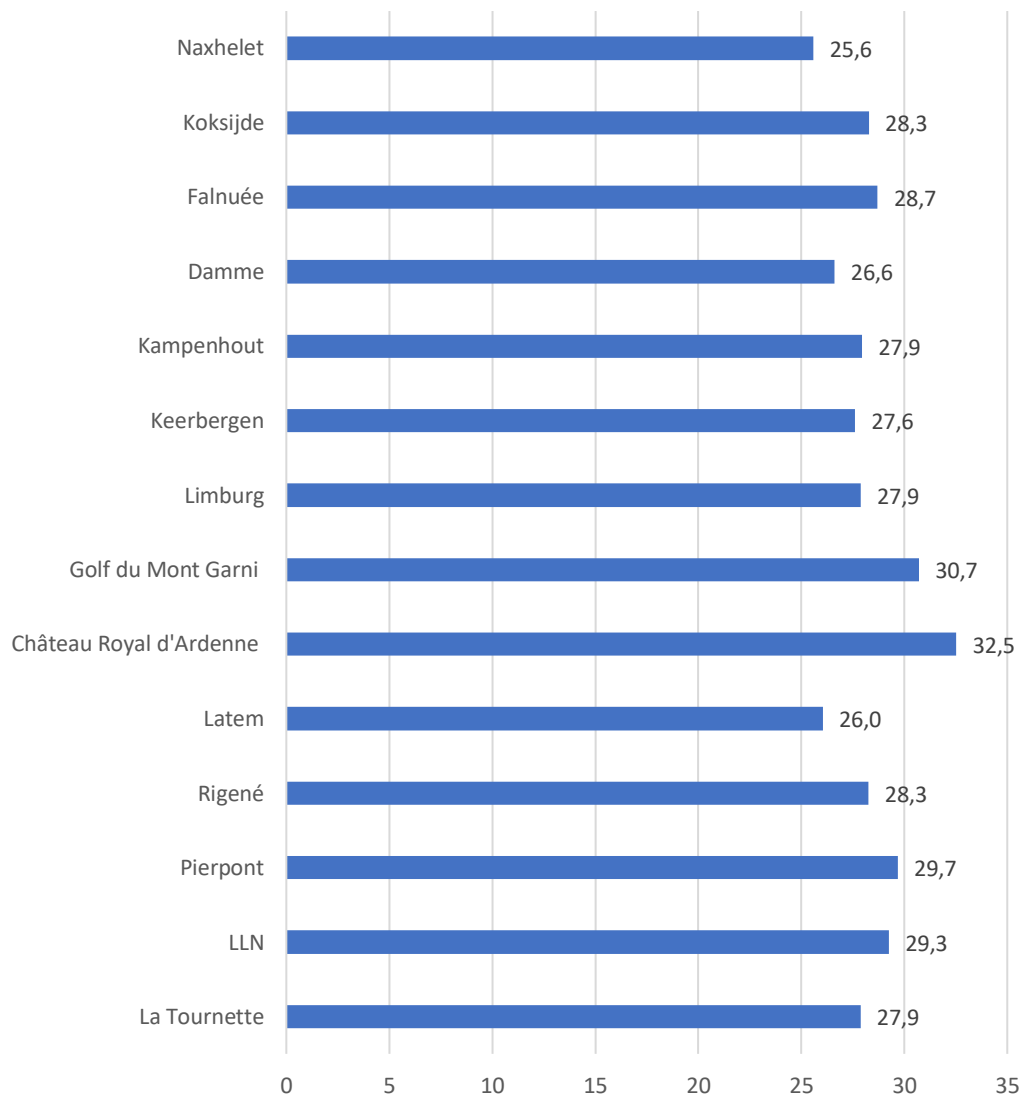

Note: results with a different color are results obtained in a different category.

* Competitions - 2020 - Number of players

* Competitions - 2020 - Number of players

* Competitions - 2020 - Average Stableford points

Top 20 - Tournaments played