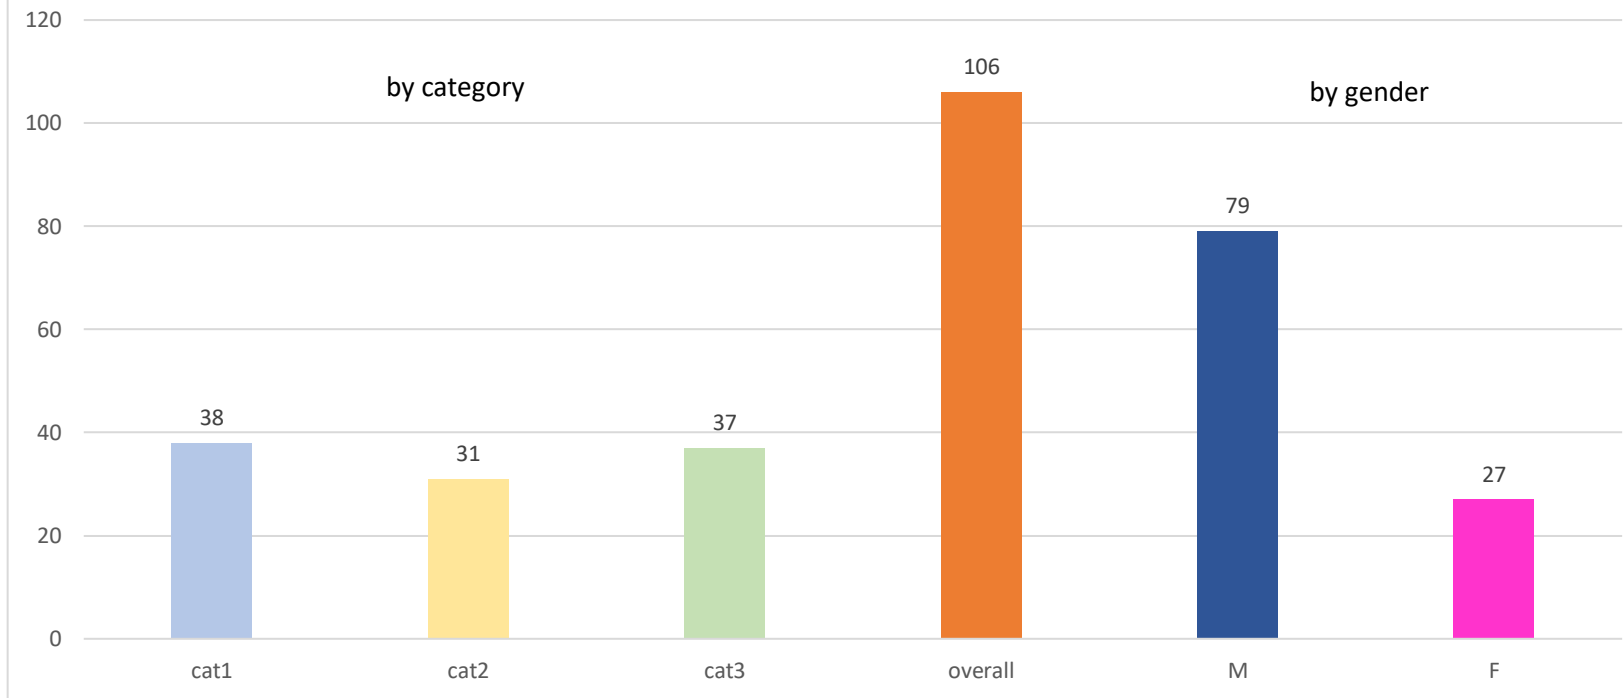

* Competitions - 2020 - Number of players