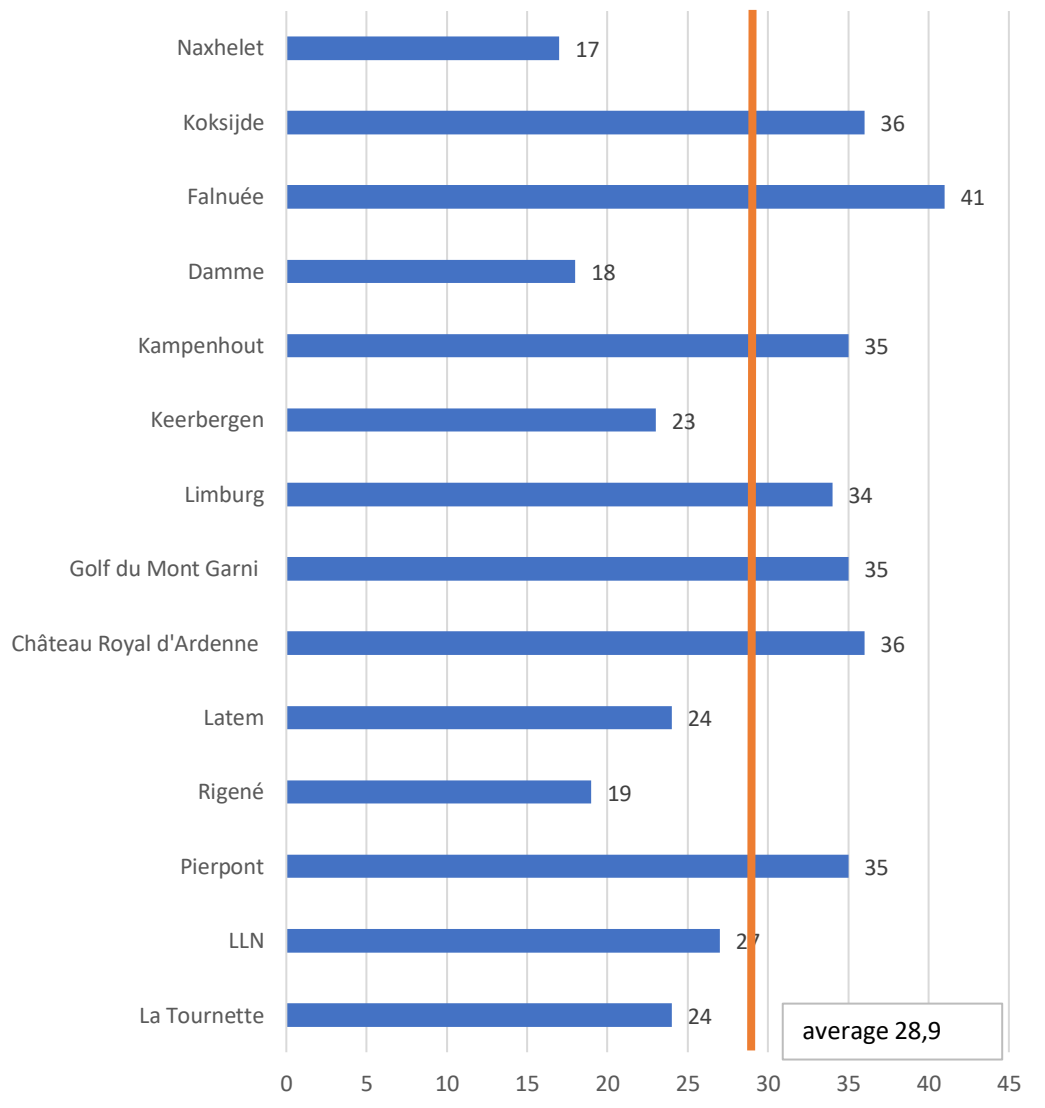

Note: results with a different color are results obtained in a different category.

* Competitions - 2020 - Number of players

* Competitions - 2020 - Number of players

* Competitions - 2020 - Average Stableford points

Top 20 - Tournaments played